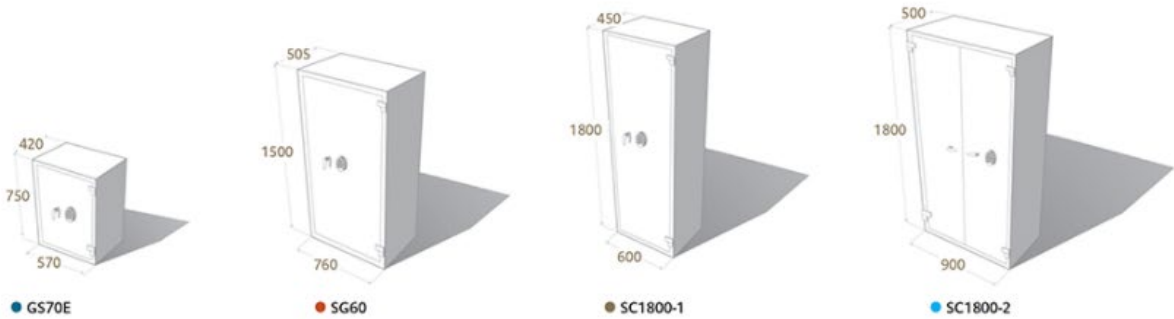

SC1800-1 Single Door Cabinet

Heavy Duty Steel Construction, 6mm Door 5mm Body
Anti-Tamper Re-Locking Devices on the door
UL Rated Securam Digital Keypad
22mm Solid Steel Multi Point Locking Bars
4 Adjustable Shelves

SC1800-2 Double Door Cabinet

Heavy Duty Steel Construction, 6mm Door 5mm Body
Anti-Tamper Re-Locking Devices on the door
UL Rated Securam Digital Keypad
22mm Solid Steel Multi Point Locking Bars
4 Adjustable Shelves

Model	External (mm)			Internal (mm)			Weight (kg)	Shelves (pc)
	Height	Width	Depth	Height	Width	Depth		
GS70E	750	570	420	740	540	350	99	2
SG60	1500	760	505	1490	750	400	215	3
SC1800-1	1800	600	450	1785	580	365	250	4
SC1800-2	1800	900	500	1785	885	415	316	4