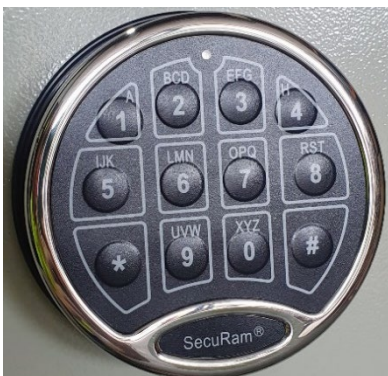

Security Storage Cabinets

Security features:

- Multi point locking bars
- Heavy duty Steel Construction
- 6mm boor, 5mm Body
- High Quality UL digital keypad and locks
- Anti-tamper re-locking devices